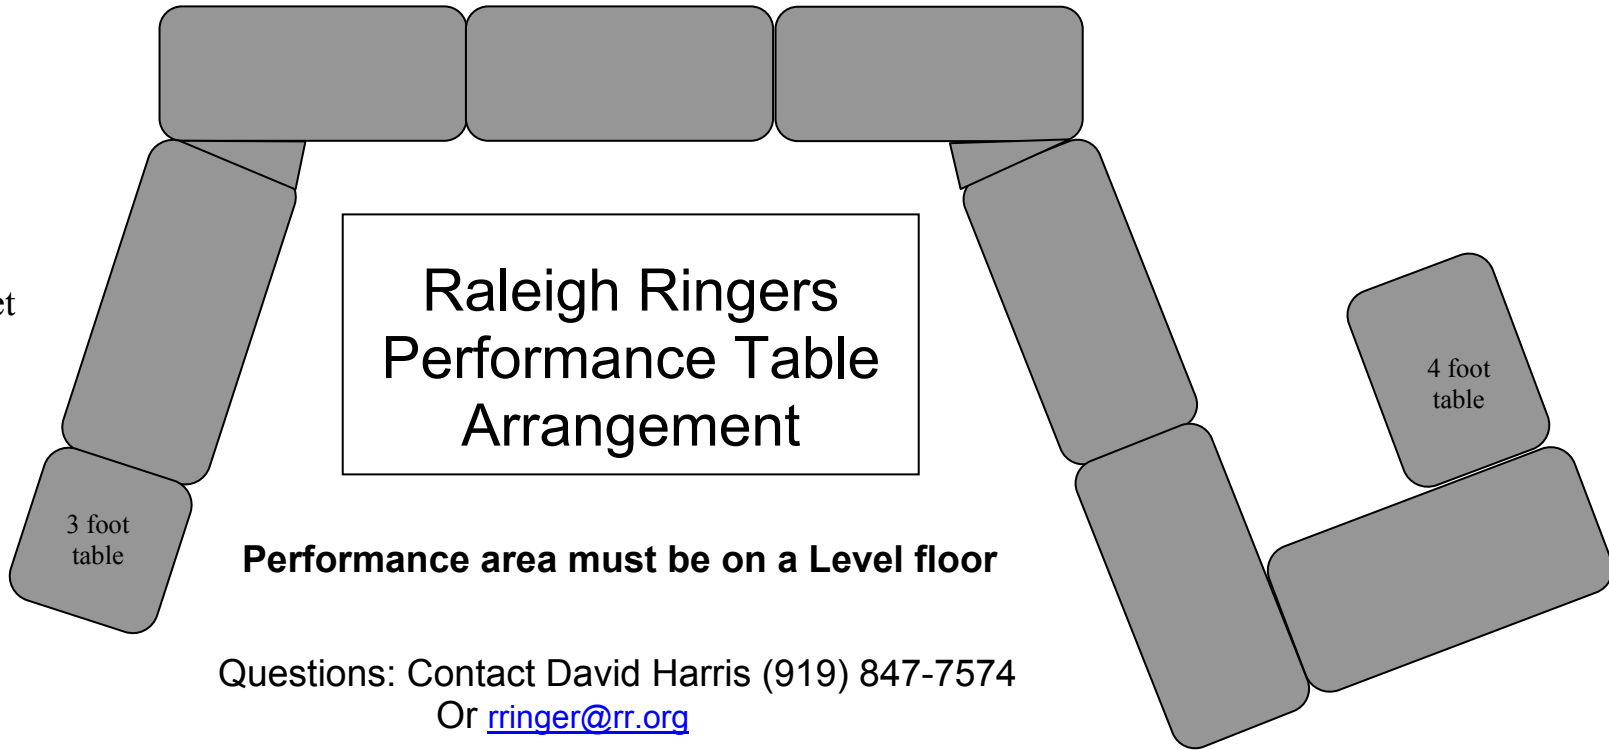

← 36 feet →

Standard 6 by 2 1/2 foot tables except where noted (The Raleigh Ringers provide our own tables)

**Not shown in this diagram: room is needed for 12 feet of tables to the side of or behind the tables in the diagram below.

24 Feet

Performance area must be on a Level floor

Questions: Contact David Harris (919) 847-7574
Or rringer@rr.org